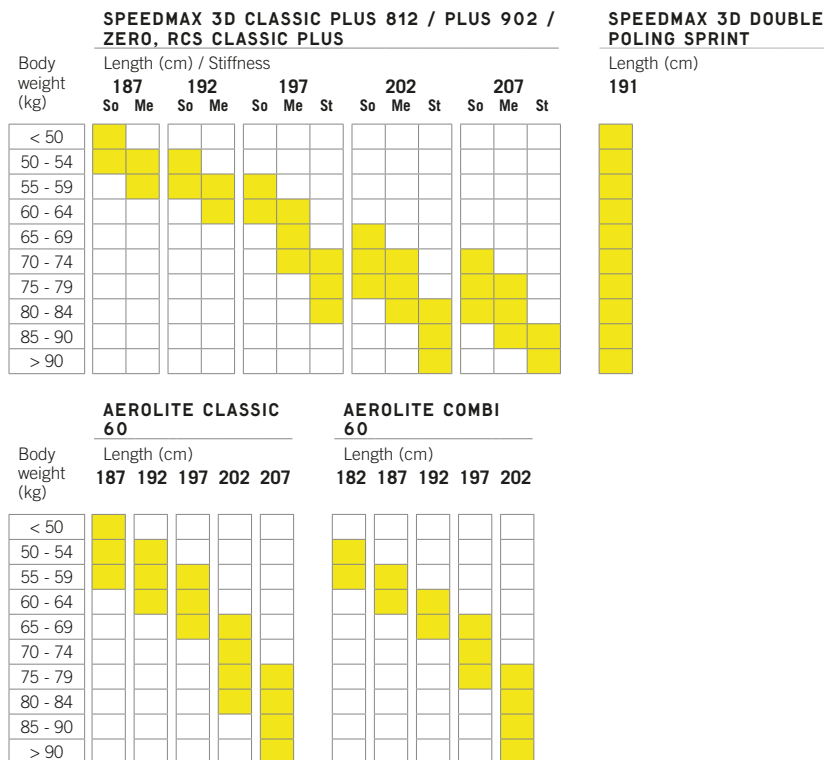

LENGTH RECOMMENDATION RACE CLASSIC

Not all models are available in the specified lengths and hardnesses. See product pages for details.