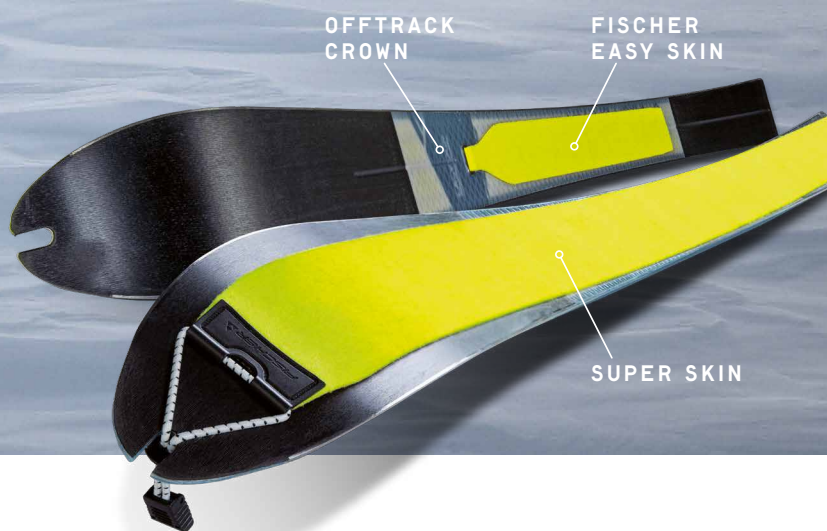

SOLITUDE
IS THE
SOUL'S
BEST
FRIEND.

Article no. skis only	Article no. IFP	Lengths (cm)	Plate	Weight / Length (skis only)	Core	Sidicut	Binding	Features	Technology	Easy Skin / Super Skin	Base / Climbing aid	Price, € (without binding)