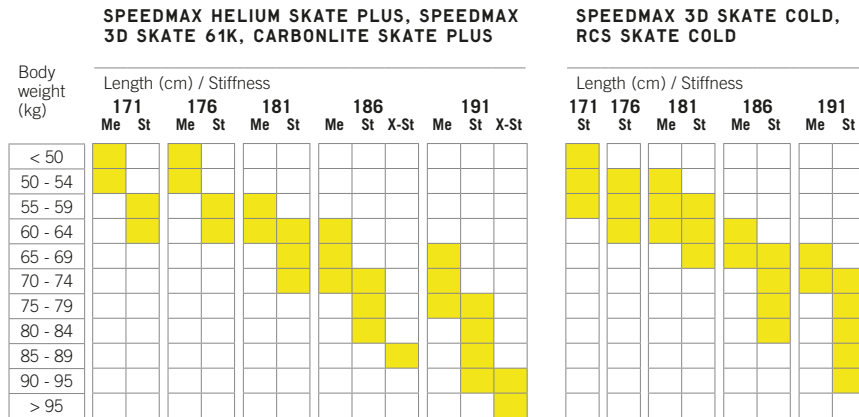

LENGTH RECOMMENDATION

LENGTH RECOMMENDATION RACE SKATING

Not all models are available in the specified lengths and hardnesses. See product pages for details.
Stiffness: So = Soft, Me = Medium, St = Stiff