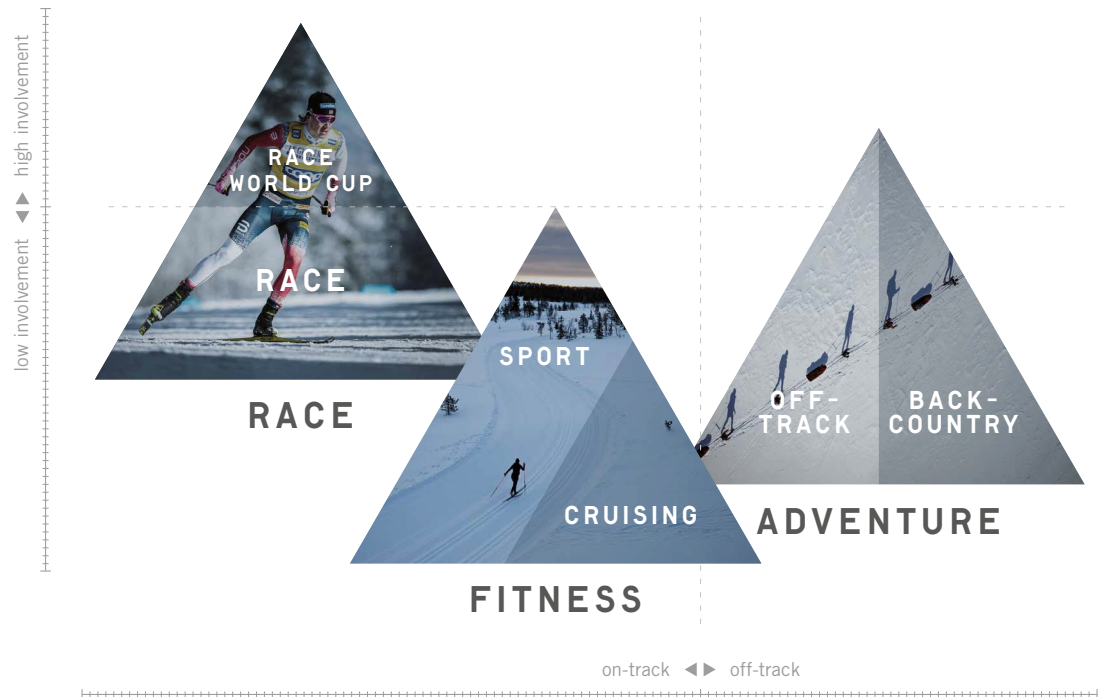

THE CHOICE IS YOURS

RACE

You think in hundredths of a second and individual grams are critical to you. You seek efficiency more than comfort, and speed more than anything. There are complete ranges of high performance equipment for you for race day as well as for the hard training days leading up to it.

FITNESS

If you don't have a stopwatch running but like to take the opportunity to stay fit on prepared tracks and enjoy cross country skiing, there are two options within the Fitness collection. The Sport collection with traditional-length skis for recreational skiers who still look for speed and a certain gliding experience. And the Cruising collection of mid-length skis for recreational skiers who appreciate control and stability rather than speed.

ADVENTURE

If you'll go anywhere for untouched snow and the challenge of unknown trails, Fischer has the right equipment. For skiers who push the limits of themselves and their gear, take a look at the expedition tested and tough Backcountry collection. Where the goal is to experience ungroomed forest trails and challenging hills starting from your own backyard, the reliable Offtrack collection including mid-length skis will get you up, down, and back in safety and comfort.

The final product offer should be taken from the country price lists. Colors and technical specifications in the catalog may deviate from the original. Rights reserved for unannounced changes and typographical errors. © October 2022.