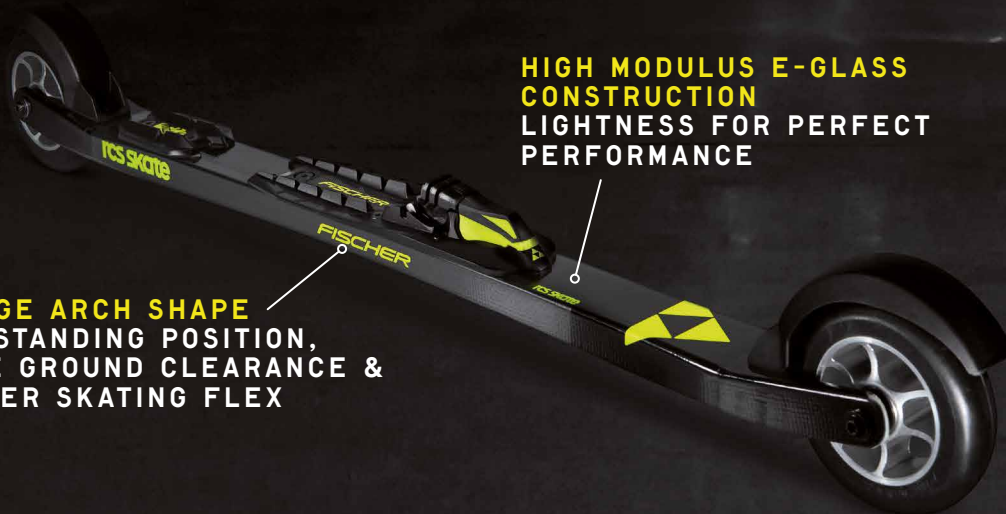

RCS SKATE

BRIDGE ARCH SHAPE
LOW STANDING POSITION,
MORE GROUND CLEARANCE &
BETTER SKATING FLEX

**HIGH MODULUS E-GLASS
CONSTRUCTION**
LIGHTNESS FOR PERFECT
PERFORMANCE

Article no. rollerskis only	Article no. set or mounted	Stiffness	Set or mounted	Binding	Wheel Diameter / Width	Ground Clearance Unloaded (mm)	Axis-Center Distance (mm)	Wheel type	Weight per piece (g)	Bearing	Features	Technology	Price, €
RACE LINE													
SPEEDMAX SKATE													
M01021	MP01021		SET	S75518 Rollerski Skate	100/24mm	35	670	LP medium	700 SET: 825	SKF	- Extremely light, carbon skate skiroller - Authentic skiing sensation - Deep stance position with substantial ground clearance for optimal skating flex	Bridge Arch Shape, Full Carbon Construction, Low Profile Wheel 100, Precision Drive 2.0	
SPEEDMAX CLASSIC													
M01320 M01420	MP01320 MP01420	Medium Stiff	SET	S75618 Rollerski Classic	70/45mm	31.5	745	FR medium	830 850 SET: 955 975	SKF	- Lightest available rollerski - Authentic ski feel and flex - Steady at high speeds	Bridge Arch Shape, Full Carbon Construction, Full Rubber Wheel 70, Precision Drive 2.0, Splash Guard 70	
RCS SKATE													
M01123	MP01123		SET	S75518 Rollerski Skate	100/24mm	35	670	LP medium	840 SET: 965	SKF	- Lightweight fiberglass skate rollerski - Deep stance position for more stability and control - Substantial ground clearance offers perfect skating flex	Bridge Arch Shape, Precision Drive 2.0, High Modulus E-Glass Construction, Low Profile Wheel 100