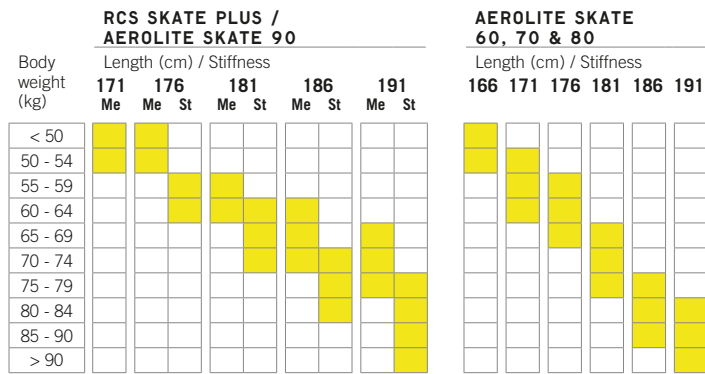

## LENGTH RECOMMENDATION RACE SKATING

Not all models are available in the specified lengths and hardnesses. See product pages for details.  
Stiffness: So = Soft, Me = Medium, St = Stiff